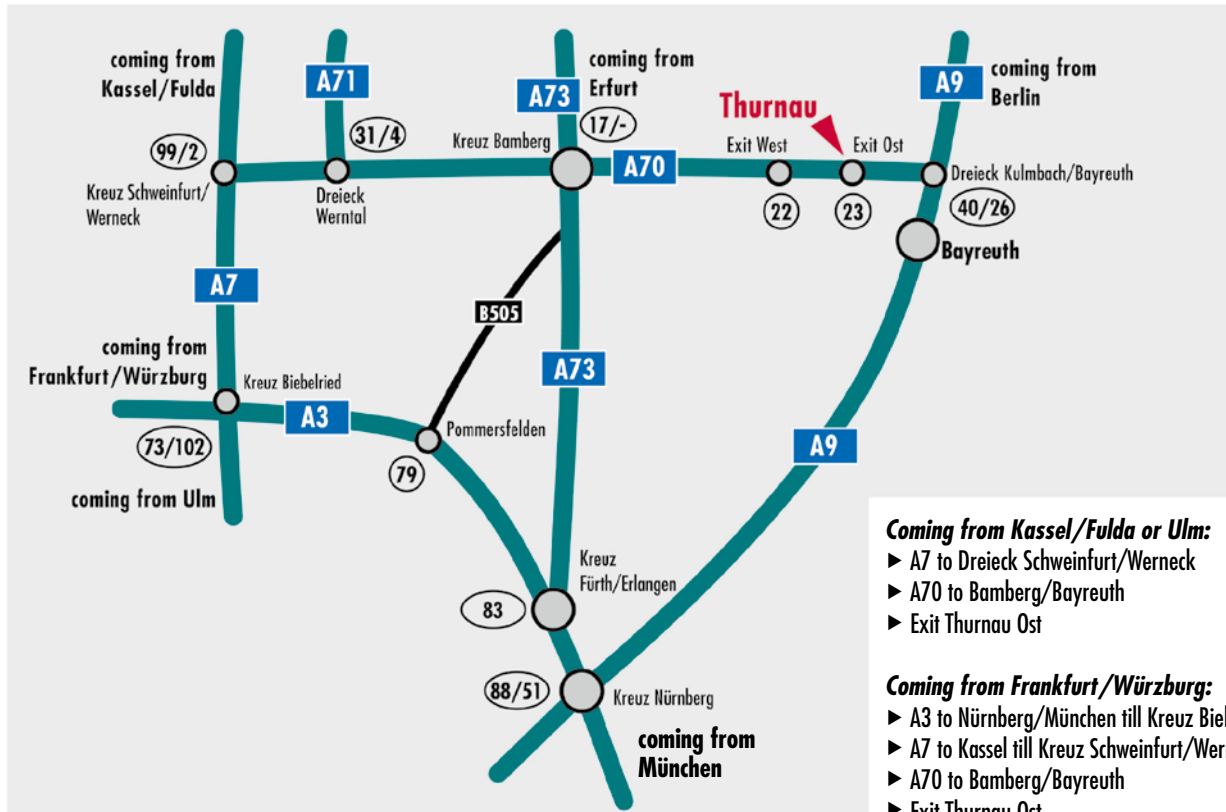

#### Coming from Kassel/Fulda or Ulm:

- ▶ A7 to Dreieck Schweinfurt/Werneck
- ▶ A70 to Bamberg/Bayreuth
- ▶ Exit Thurnau Ost

#### Coming from Frankfurt/Würzburg:

- ▶ A3 to Nürnberg/München till Kreuz Biebelried
- ▶ A7 to Kassel till Kreuz Schweinfurt/Werneck
- ▶ A70 to Bamberg/Bayreuth
- ▶ Exit Thurnau Ost

#### Coming from Nürnberg or Berlin:

- ▶ A9 till Dreieck Kulmbach/Bayreuth
- ▶ A70 to Bamberg
- ▶ Exit Thurnau Ost

#### Coming from Erfurt:

- ▶ A73 to Kreuz Bamberg
- ▶ A70 to Bayreuth
- ▶ Exit Thurnau Ost