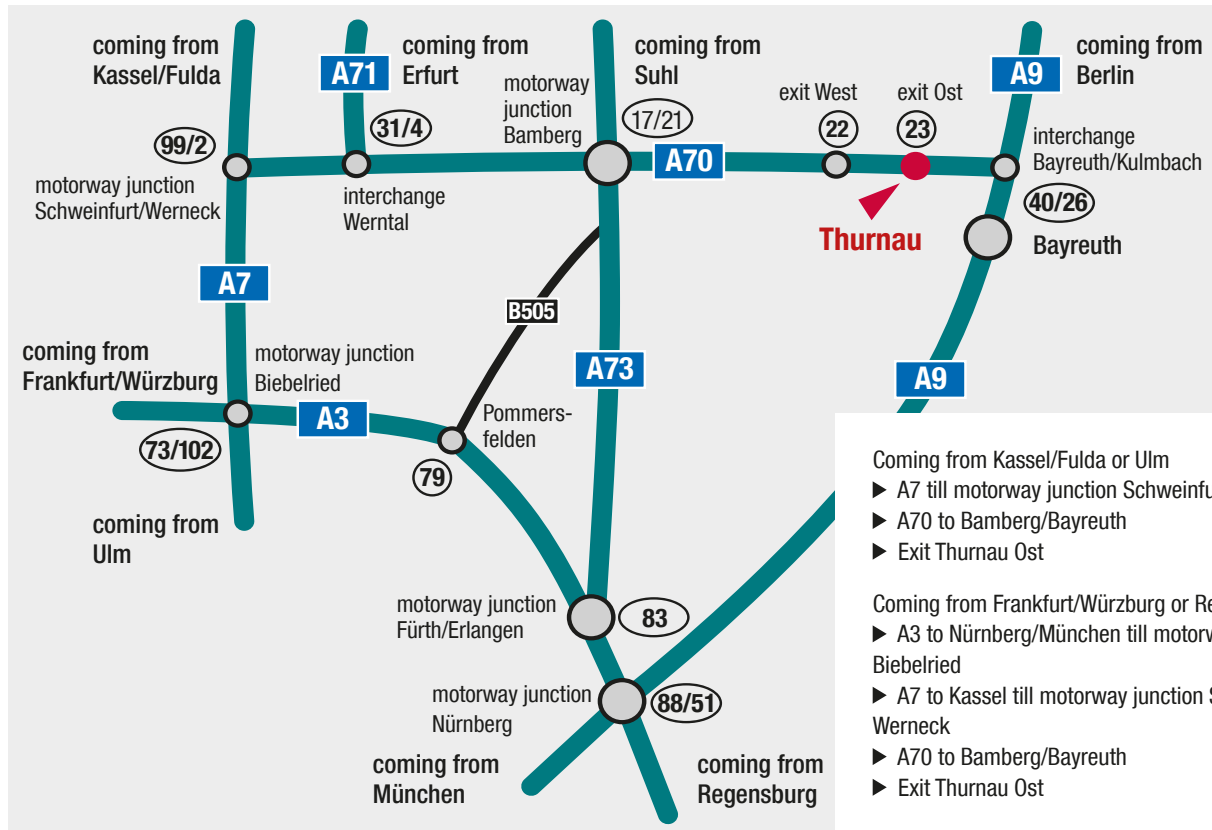

How to find PDR Recycling GmbH + Co KG in Thurnau:

Motorway:

- Coming from Kassel/Fulda or Ulm
- ▶ A7 till motorway junction Schweinfurt/Werneck
 - ▶ A70 to Bamberg/Bayreuth
 - ▶ Exit Thurnau Ost

- Coming from Frankfurt/Würzburg or Regensburg
- ▶ A3 to Nürnberg/München till motorway junction Biebelried
 - ▶ A7 to Kassel till motorway junction Schweinfurt/Werneck
 - ▶ A70 to Bamberg/Bayreuth
 - ▶ Exit Thurnau Ost

- Coming from Frankfurt/Würzburg or Regensburg
- ▶ A3 to München/Nürnberg till exit Pommersfelden
 - ▶ B505 to Bamberg
 - ▶ A73 to Bamberg till motorway junction Bamberg
 - ▶ A70 to Bayreuth/Kulmbach
 - ▶ Exit Thurnau Ost

- Coming from München/Nürnberg or Berlin
- ▶ A9 till interchange Bayreuth/Kulmbach
 - ▶ A70 to Bamberg
 - ▶ Exit Thurnau Ost

- Coming from Erfurt
- ▶ A71 till motorway junction Bamberg
 - ▶ A70 to Bayreuth
 - ▶ Exit Thurnau Ost

- Coming from Suhl
- ▶ A73 till motorway junction Bamberg
 - ▶ A70 to Bamberg
 - ▶ Exit Thurnau Ost

- Once you have left the motorway at exit Thurnau Ost
- ▶ Turn to industrial park Thurnau Ost II
 - ▶ Turn into „Am alten Sägewerk“ (industrial park Thurnau Ost II)
 - ▶ Follow the street up to number 3